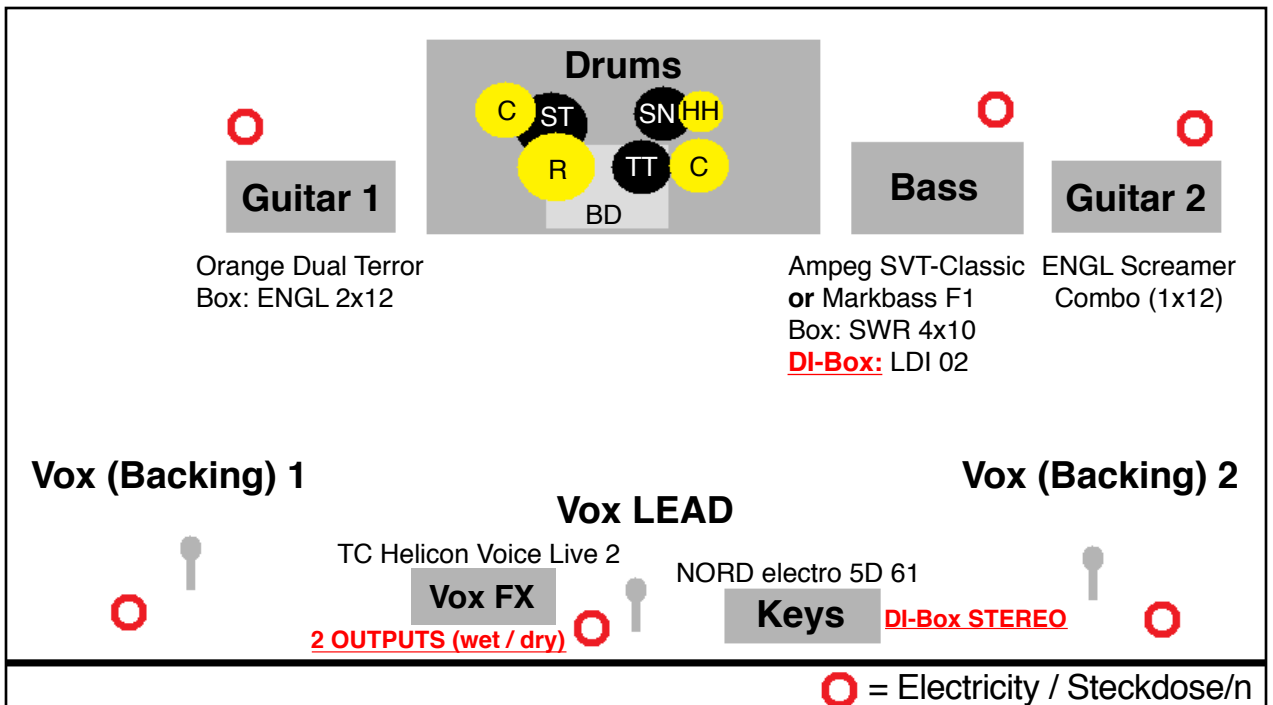

NEVER COME RAIN

- Technical Rider -

Stand: 02-2019

Ariane Jahn	lead vocals, keys, guitar	(+49) 176 39324607
Timo Köhler	guitar, backing vocals	(+49) 151 41257757
Stefan Heinzel	bass, backing vocals	(+49) 151 11359401
Leon Dawert	drums	(+49) 157 57198517